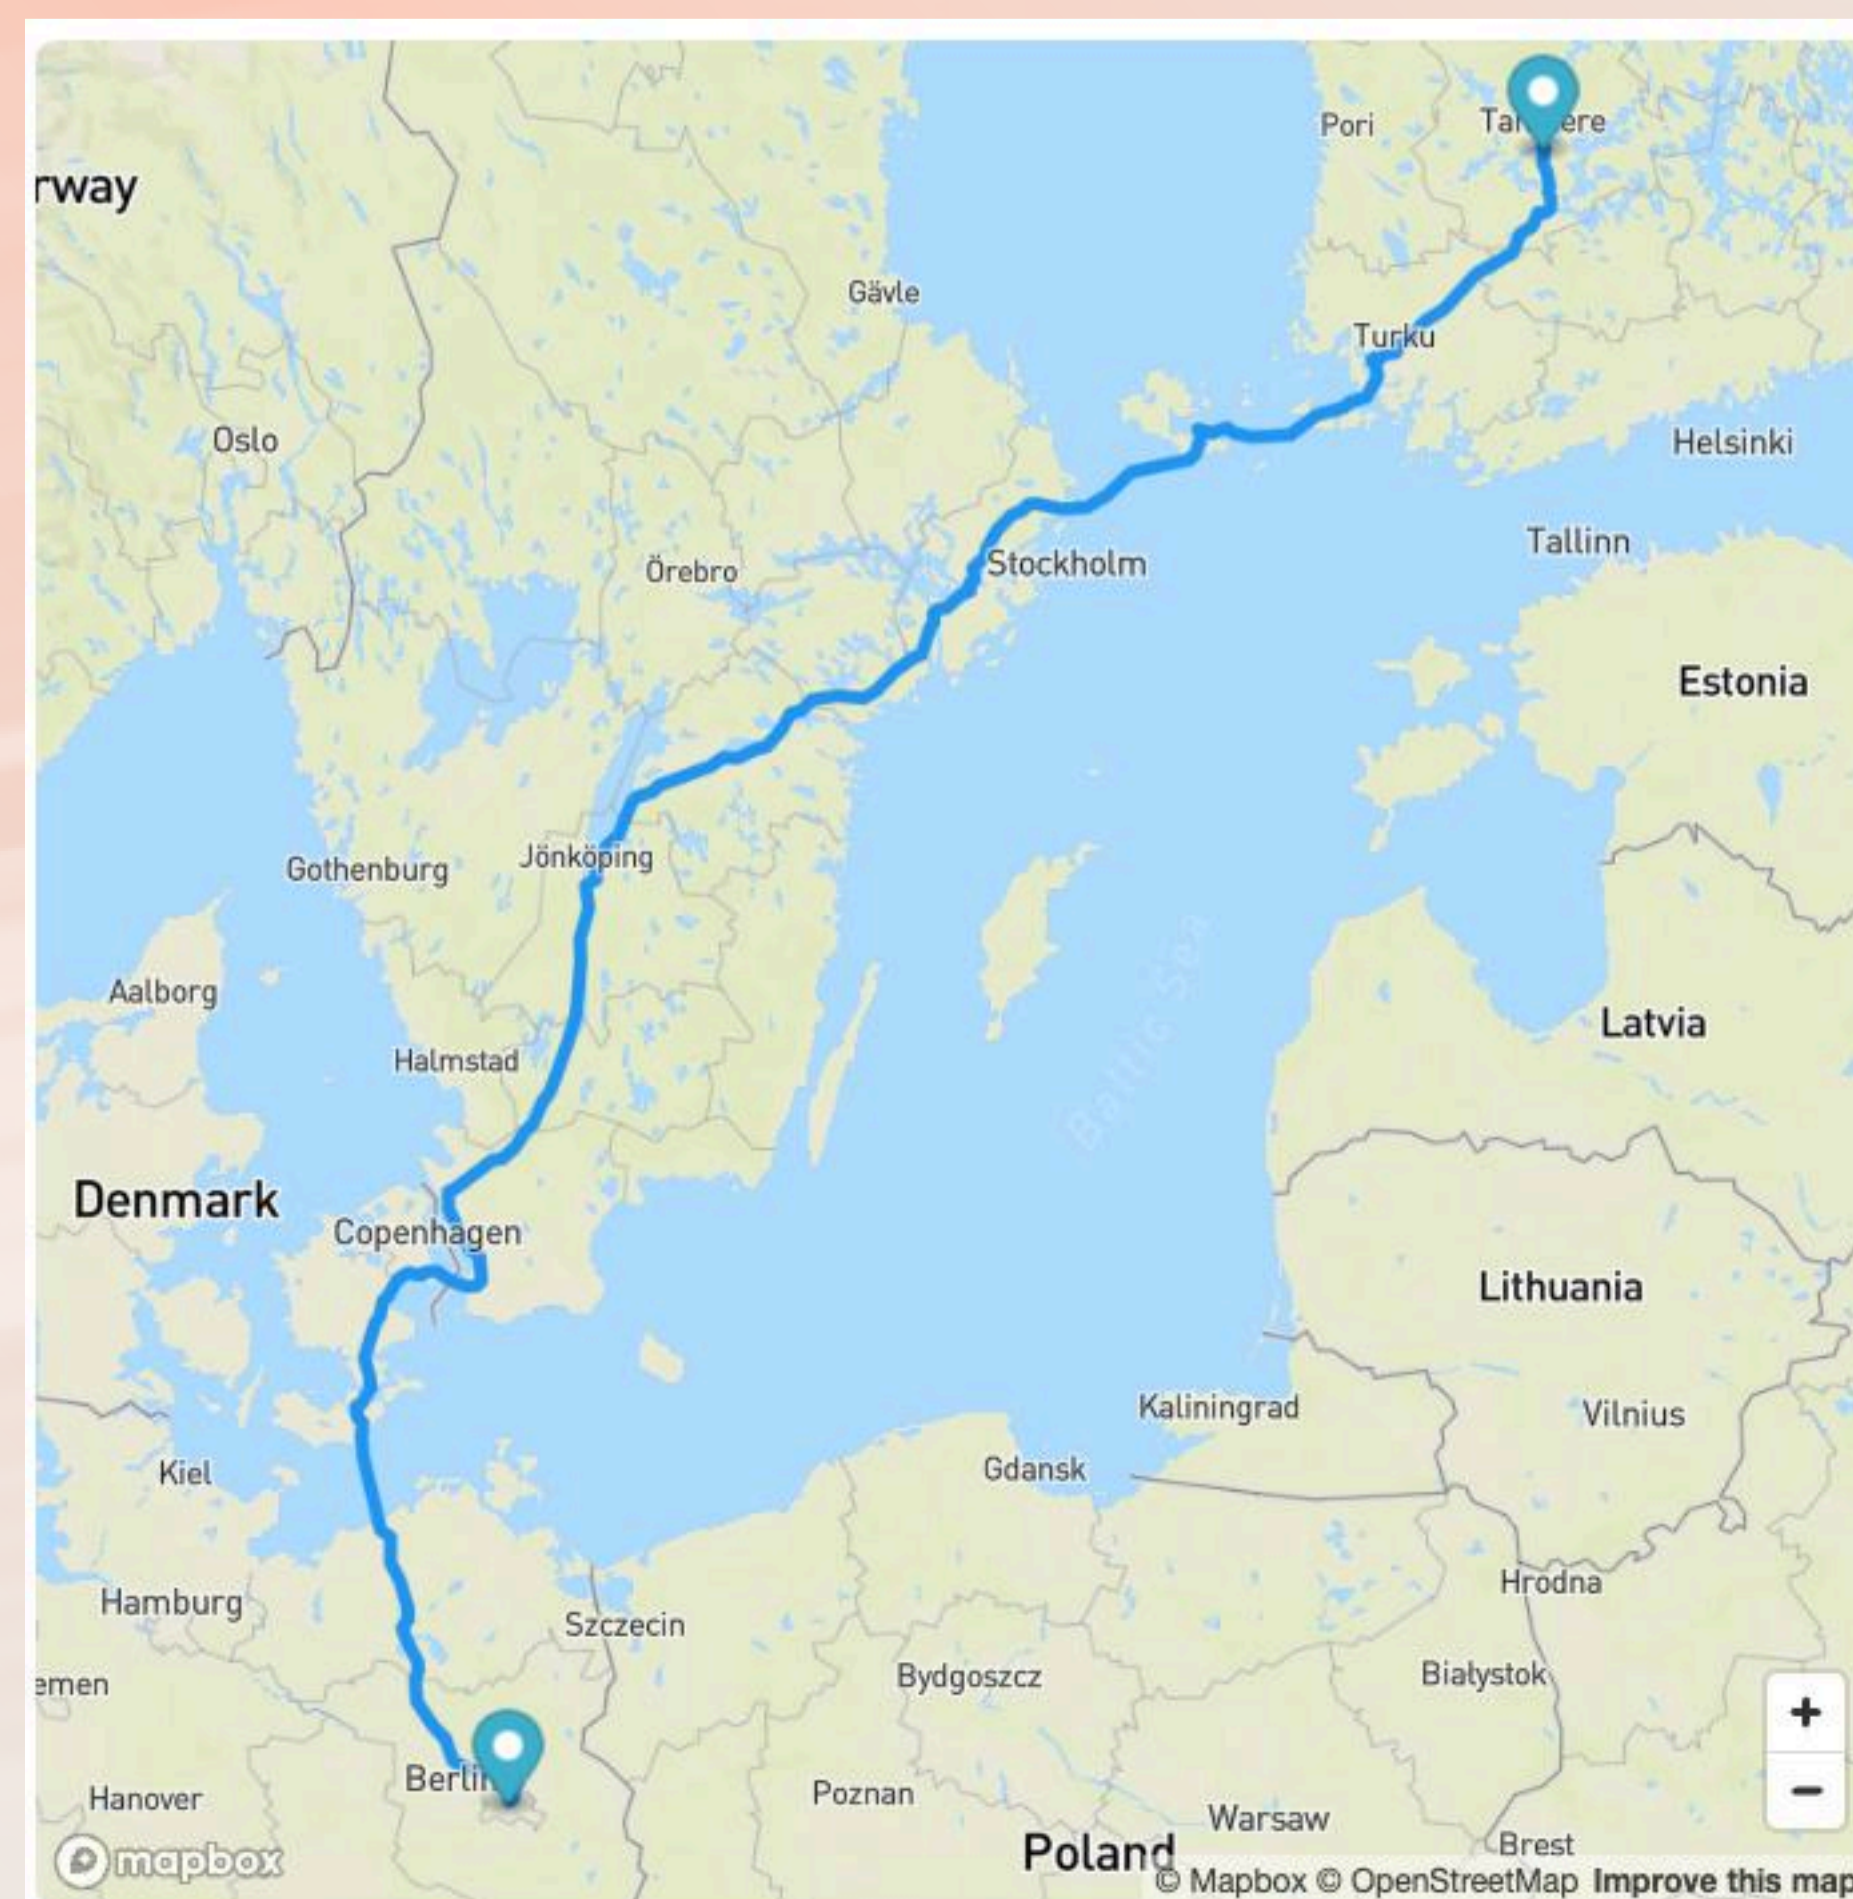

User Interface Examples

Emissions Calculations with ISO 14083:2023 & GLEC v3 Certified Calculators

Covering trucks, trains and ocean going vessels

Smart Freight Center -Global Logistics Emissions Council (GLEC)