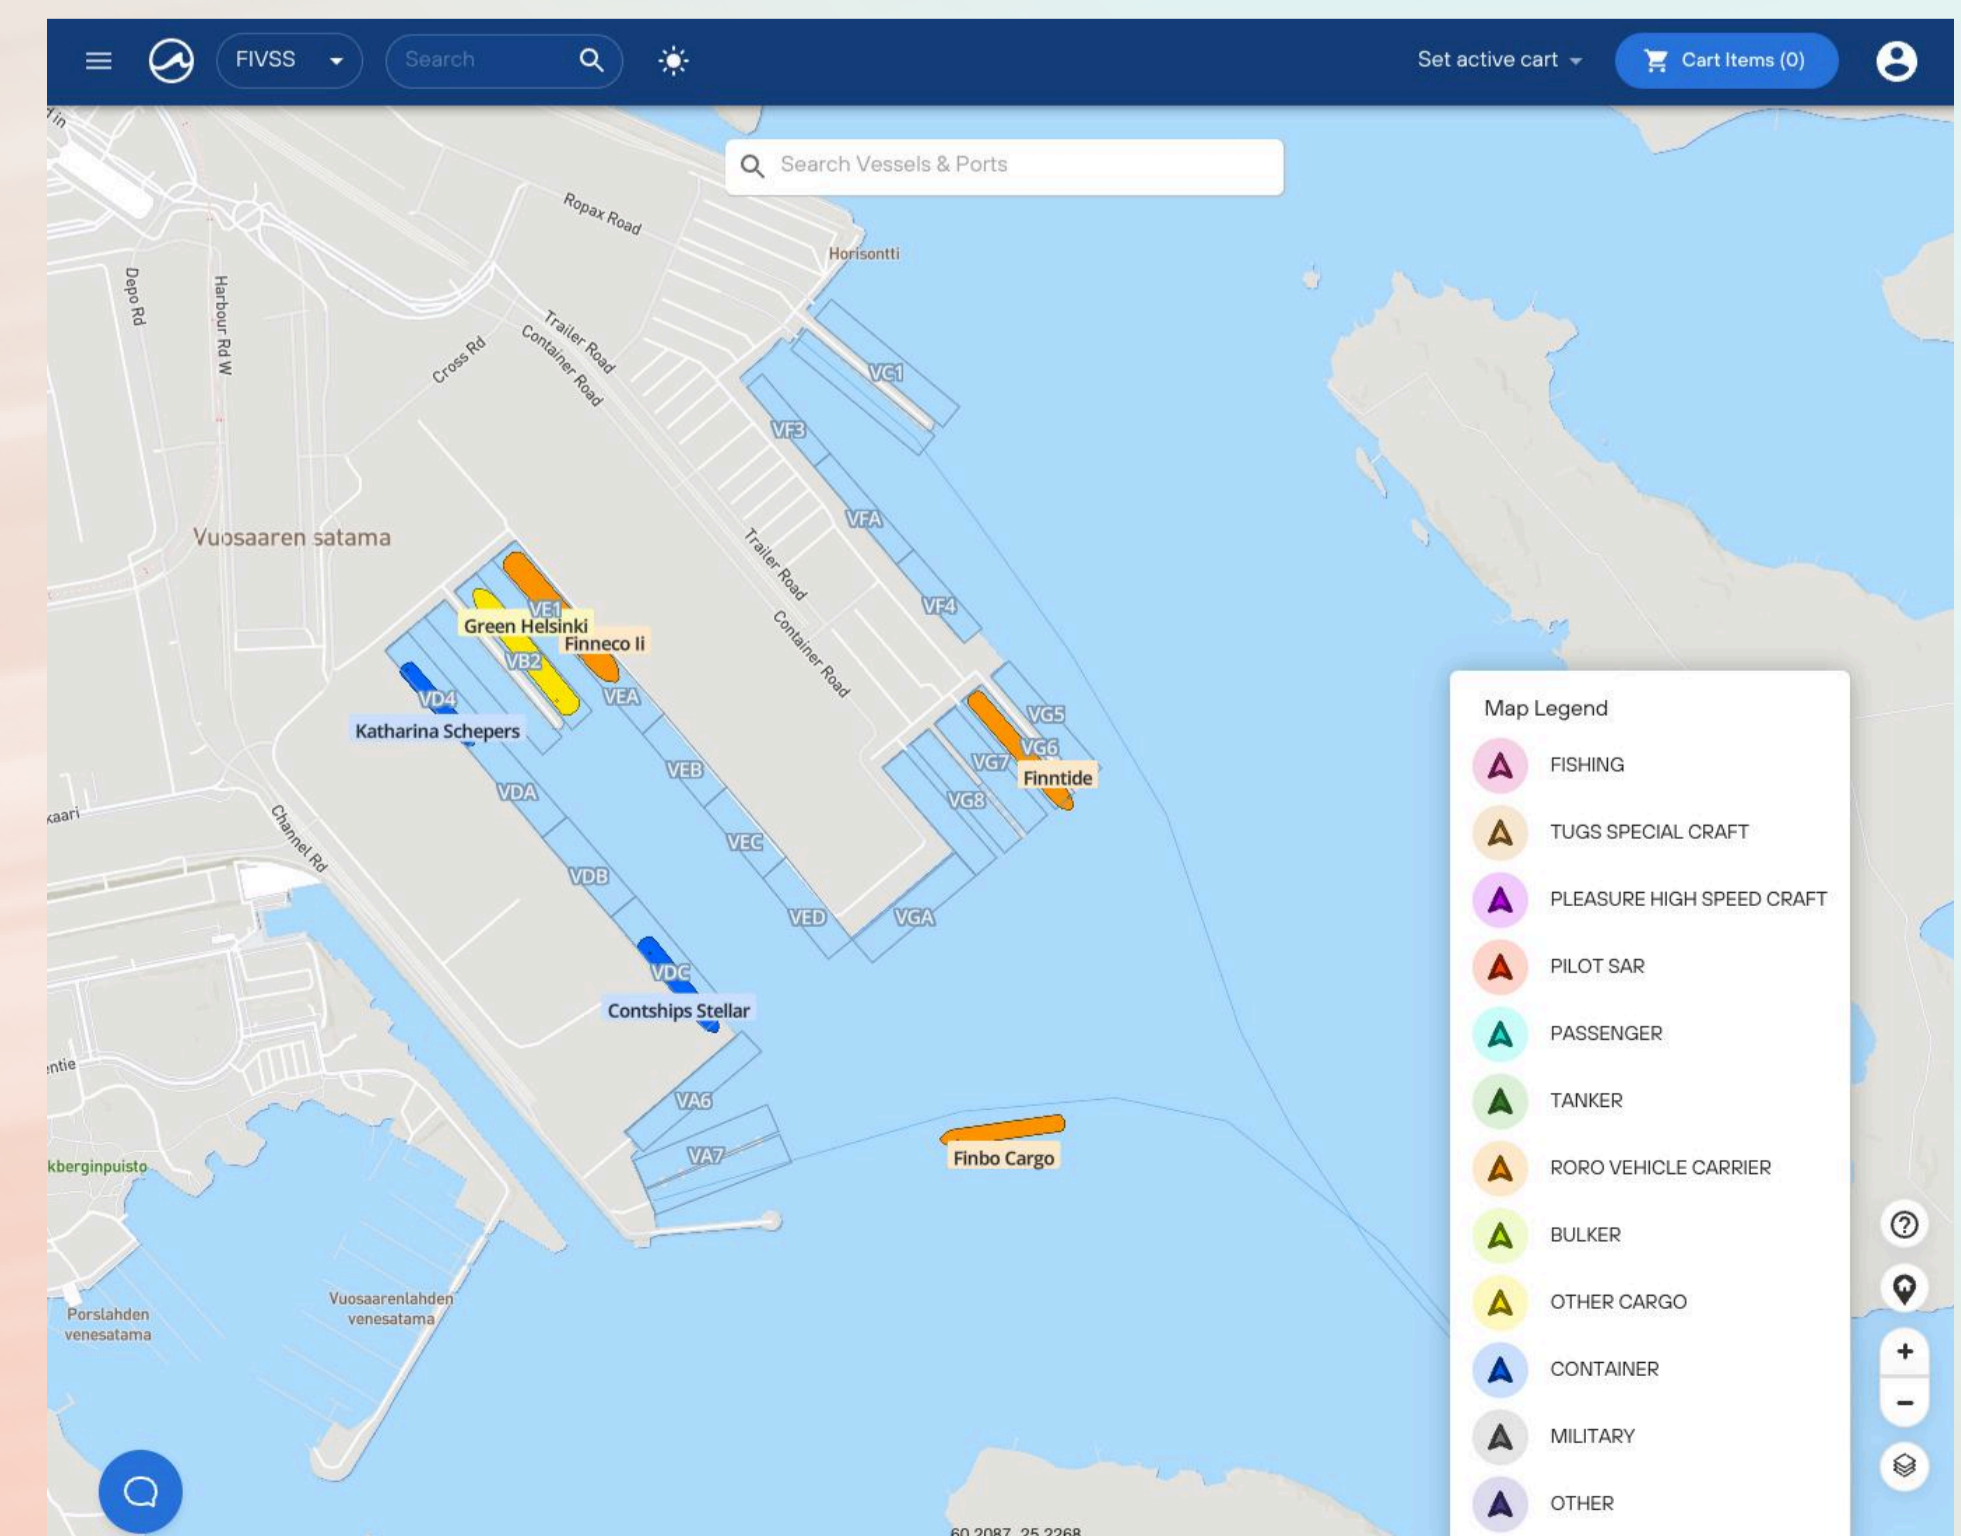

User Interface Examples

Emissions Calculations with ISO 14083:2023 & GLEC v3 Certified Calculators

Covering trucks, trains and ocean going vessels

Smart Freight Center -Global Logistics Emissions Council (GLEC)

International Organization for Standards (ISO)

Shipping & Logistics Services Trading With the Power of Logistics AI

Marine port, cargo shipment, cargo warehousing services

Sellers

Slash customer acquisition costs! Gain EU-wide visibility instantly.

Simplify logistics! Source all your intermodal, multimodal, multi-country transport needs in one convenient platform.

Land Hubs & Maritime Ports

Empower your port community! Introduce a cutting-edge platform for seamless buying and selling of port services. Transform your port into a more enticing business environment.

Reporting

View reports on sales, purchases, emissions and export as PDFs or raw data.

Maps & Weather

Global maps with weather layers available. Calculate port-to-port and landpoint-to-landpoint distances.