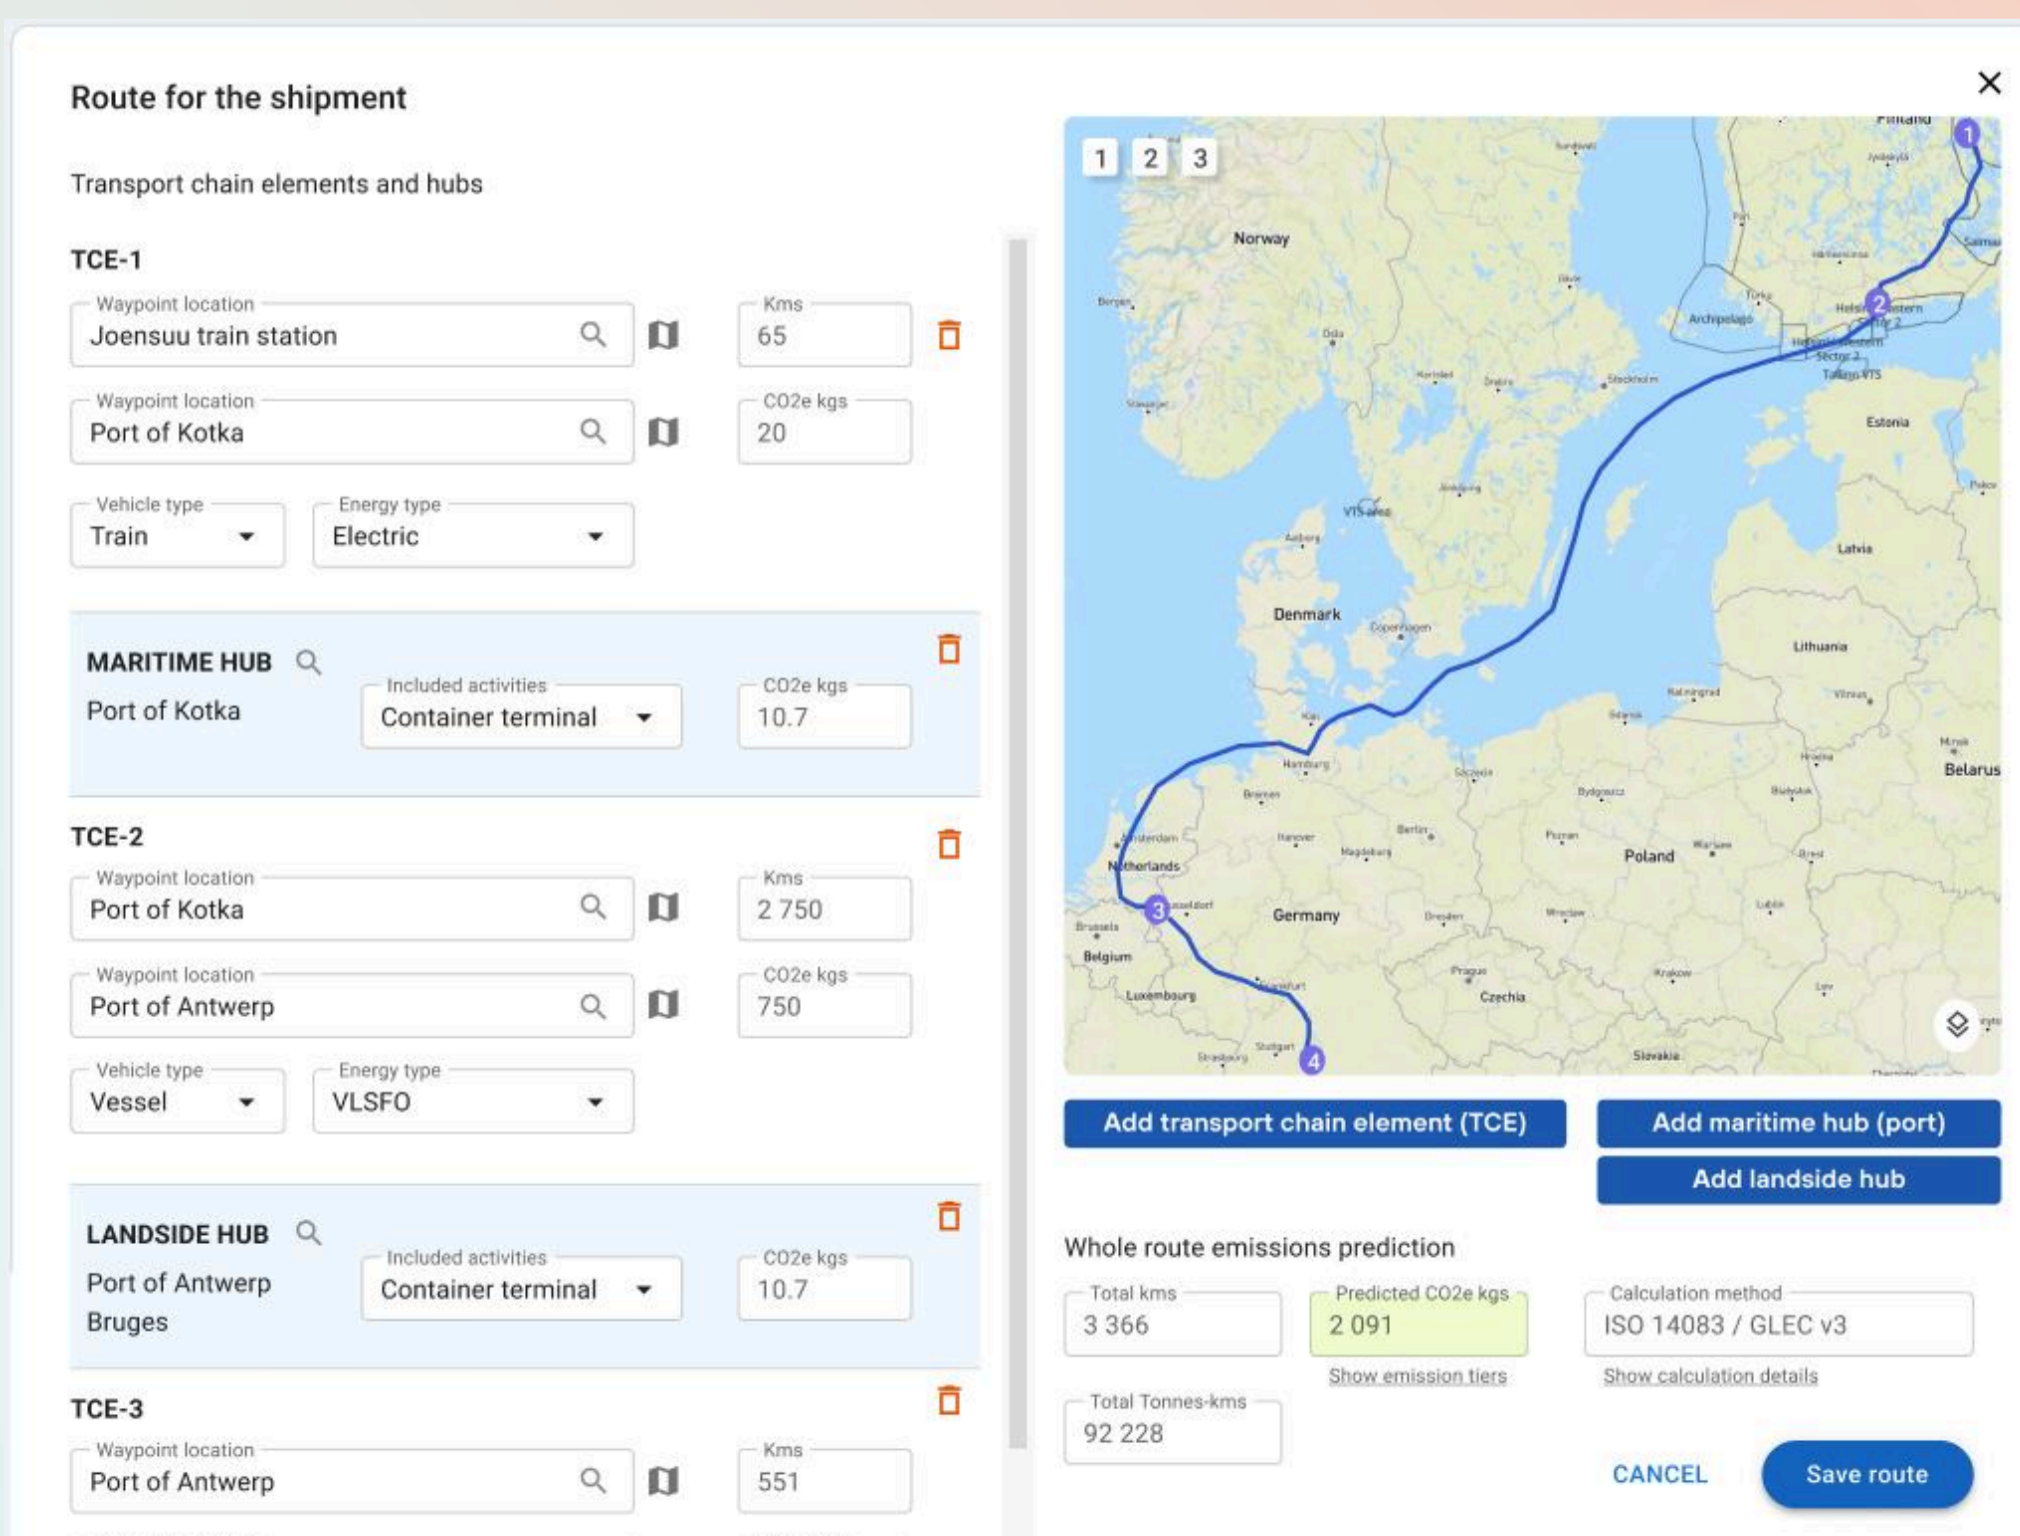

User Interface Examples

Emissions Calculations with ISO 14083:2023 & GLEC v3 Certified Calculators

Covering trucks, trains and ocean going vessels

Smart Freight Center -Global Logistics Emissions Council (GLEC)

International Organization for Standards (ISO)

Shipping & Logistics Services Trading With the Power of Logistics AI

Marine port, cargo shipment, cargo warehousing services

Sellers

Slash customer acquisition costs! Gain EU-wide visibility instantly.

Reporting

View reports on sales, purchases, emissions and export as PDFs or raw data.

Maps & Weather

Global maps with weather layers available. Calculate port-to-port and landpoint-to-landpoint distances.